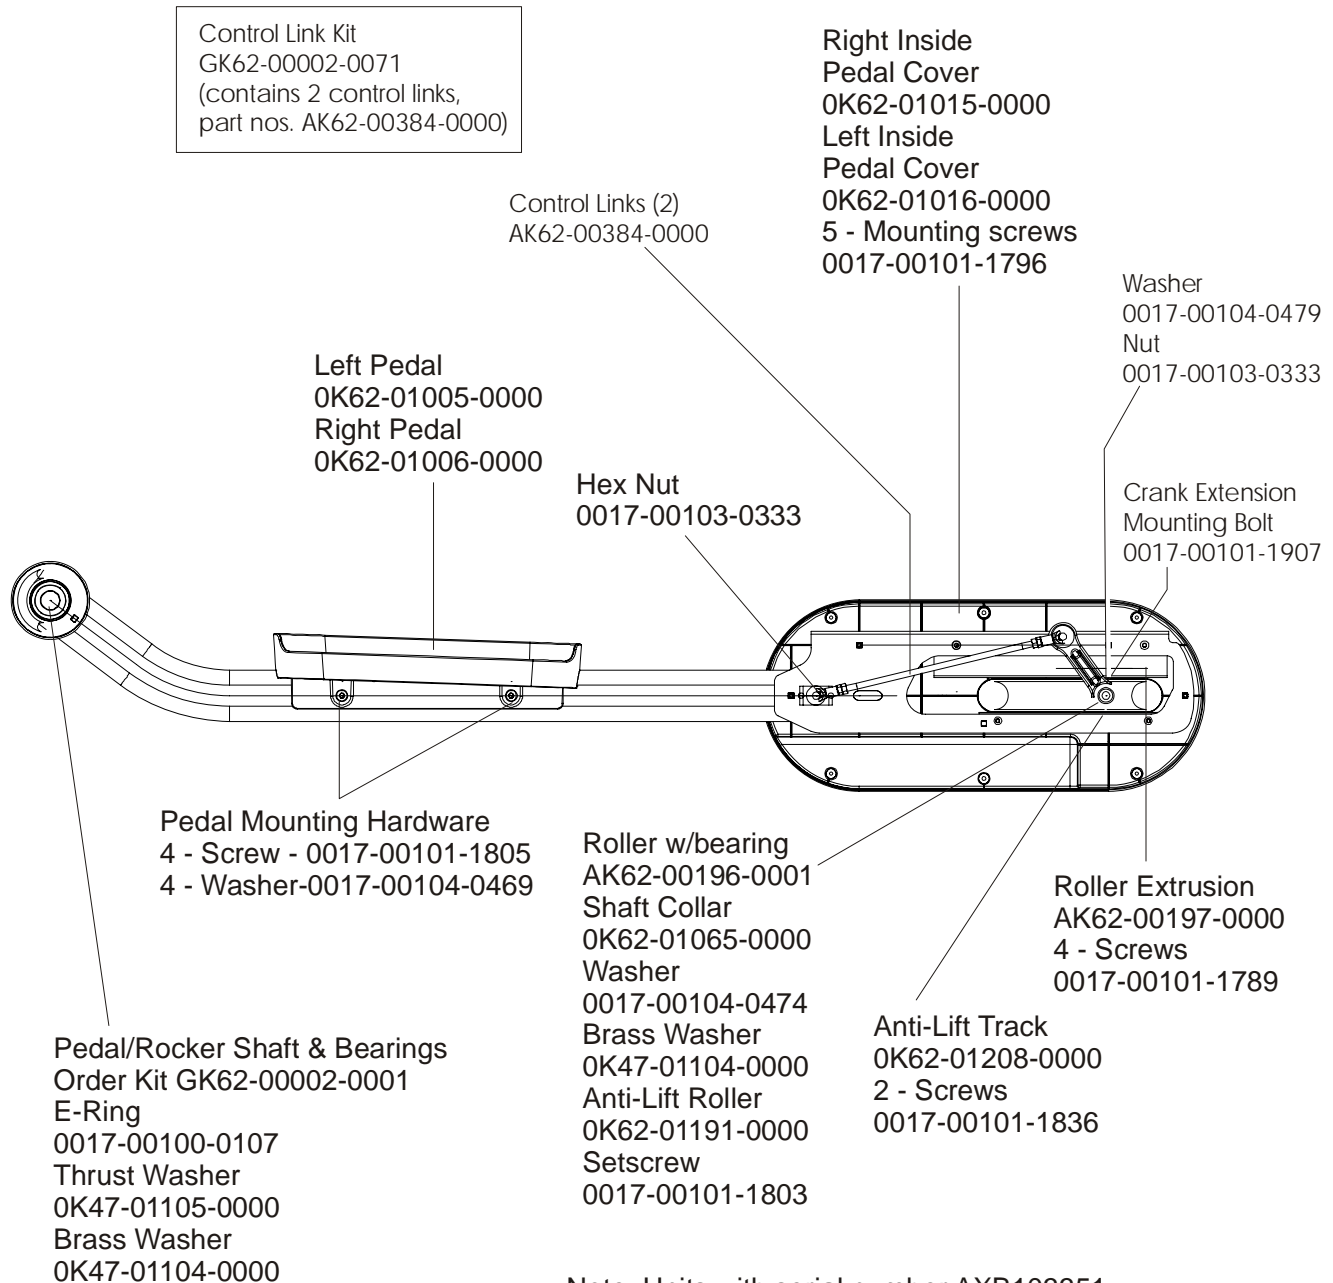

ARCTIC SILVER QUIET DRIVE 95Xi

95X-0XXX-03

Lower Frame Shrouds & Hardware

S/N AXB100000 and up

ARCTIC SILVER QUIET DRIVE 95Xi

95X-0XXX-03

Pedal Lever Assembly Components

S/N AXB100000 and up

Note: Units with serial number AXB103351 or lower will require kit GK62-00002-0015 when replacing either the tie rod assembly or the crank extension for the first time.

ARCTIC SILVER QUIET DRIVE 95Xi
PCB, Battery, Reed Switch & Bracket